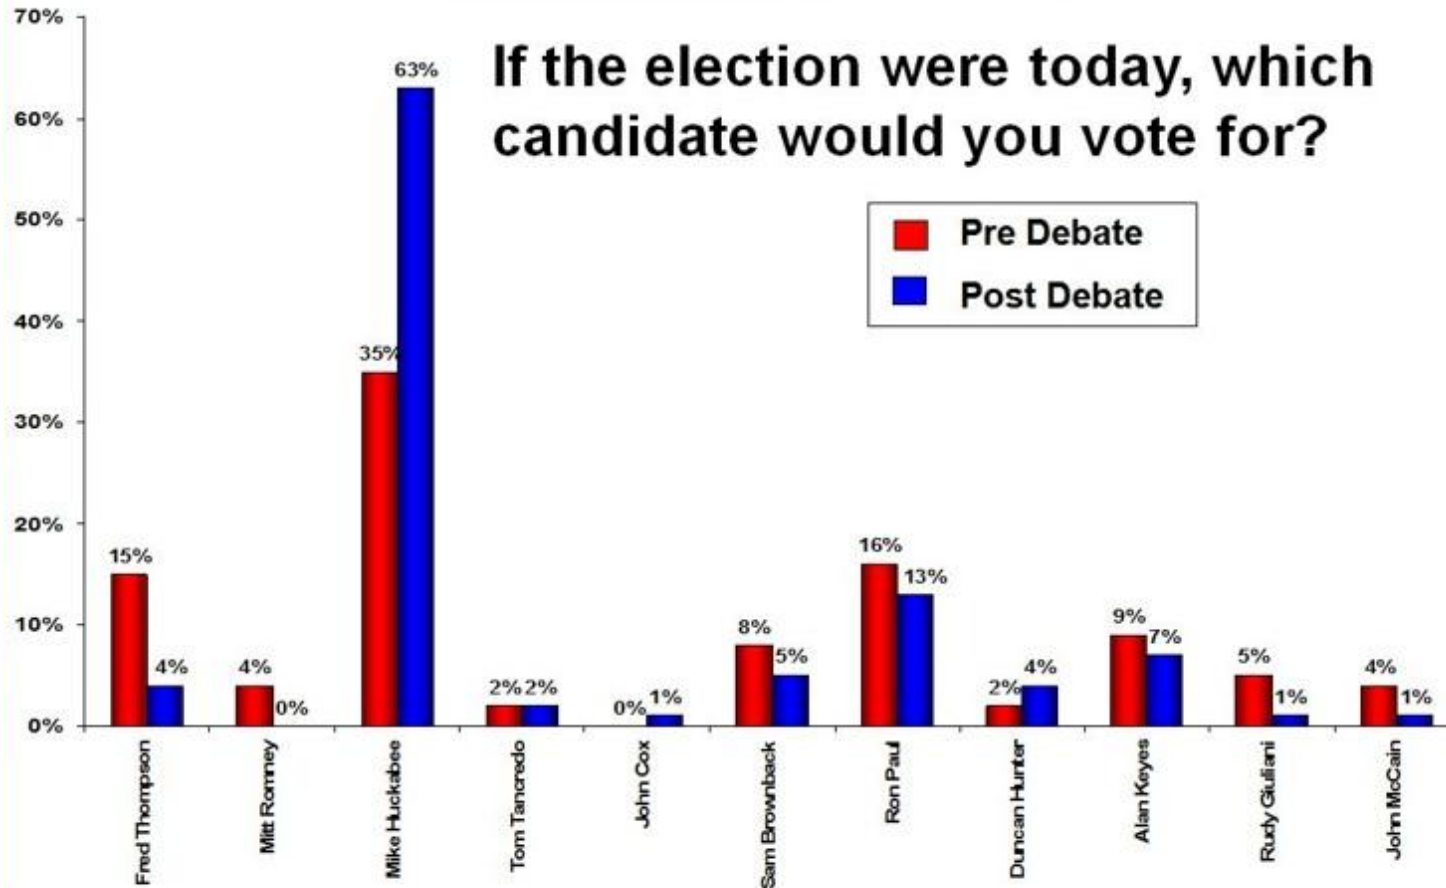

# VALUES VOTER PRESIDENTIAL DEBATE

America's Largest Voting Block

Data Provided by The Extreme Group, Inc.

[WWW.VALUESVOTERDEBATE.COM](http://WWW.VALUESVOTERDEBATE.COM)

[www.TheExtremeGroup.com](http://www.TheExtremeGroup.com)